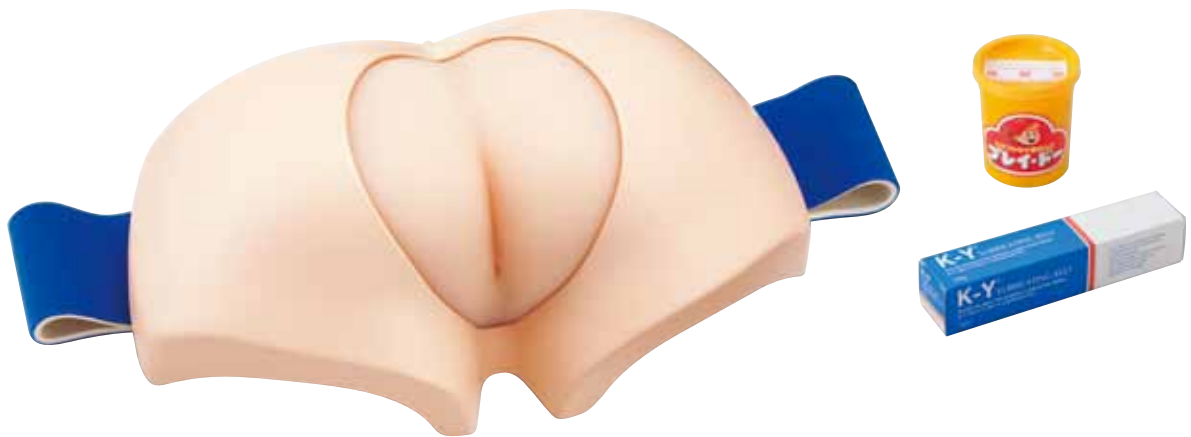

M169

Fit-on Manual Disimpaction Simulator

- Weight/About 4kg ● Case size/W55×D26×H27cm
- Accessories/Belt, Simulated excrement, Lubricant jelly, Baby powder, Storage case
- Director/Hiromi Tashiro

The feel of the anal and rectal areas is realistic.

Practice

Set

Simulated excrement can be easily set and used repeatedly.

Fit-on

By fastening the belt, fitting-on can be easily done.

Wash

The anal area can be removed for cleaning.

Exchangeable parts

- Simulated excrement
- Lubricant jelly