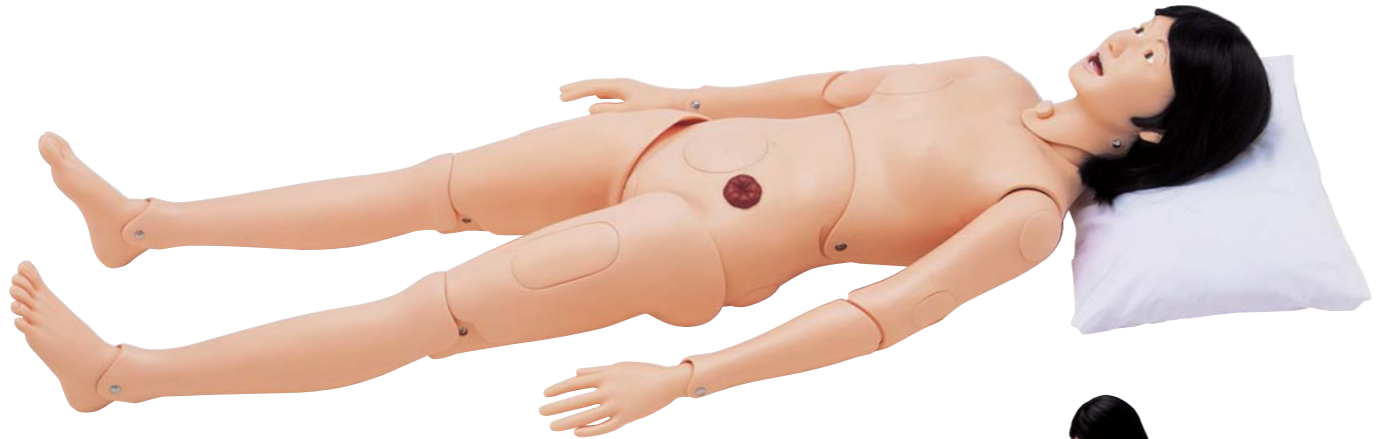

M100

"TOMOKO" - Nursing Training Manikin

● Accessories/Wig for shampoo, Pajamas, Catheters

Mate for nursing training

- Average size of adult woman
- Reasonable weight for practice
- Can feel the softness of skin like treating real patient
- Lid of abdomen and chest fit perfectly
- Continuous bladder catheterization is available with reality (indwelling/ balloon catheterization can be performed)
- Condition of catheter can be checked from out side

Specifications

Height	158cm
Weight	About 15kg
Material	Soft vinylchloride

M100-1 Interchangeable to male genitalia model

Male Genitalia Model for "TOMOKO" (M100)

● Weight/1 piece 0.5kg ● Accessories/Irrigator, Intestines

*Irrigator stand is not included.

M100-2

"KIYOKO" - Bathing Care Manikin

● Accessories/Pajamas
<Wig and Male genitalia model sold as separate items>

Various joints move naturally as those of human body, and can simulate with feeling close to actual patient.

- The lower back smoothly bends anteriorly and posteriorly. The model can be seated in a wheelchair for simulation with a feeling similar to seating a real patient.
- The head can be turned laterally to 30° in both directions as well as upward and downward so that the model can take nearly the same postures as the human body.