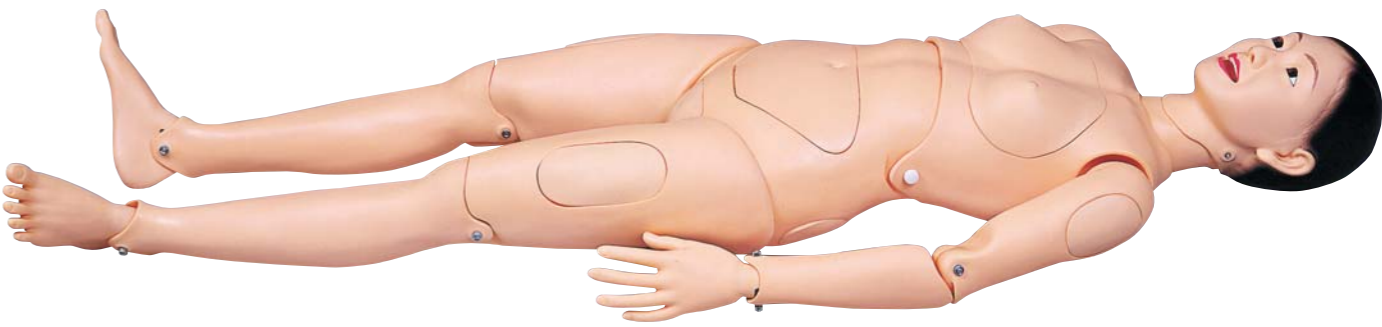

M100

"TOMOKO" - Nursing Training Manikin

● Accessories/Wig for shampoo, Pajamas, Catheters

Mate for nursing training

- Average size of adult woman
- Reasonable weight for practice
- Can feel the softness of skin like treating real patient
- Lid of abdomen and chest fit perfectly
- Continuous bladder catheterization is available with reality (indwelling/ balloon catheterization can be performed)
- Condition of catheter can be checked from out side

Specifications

Height	158cm
Weight	About 15kg
Material	Soft vinylchloride

M100-1 Interchangeable to male genitalia model

Male Genitalia Model for "TOMOKO" (M100)

● Weight/1 piece 0.5kg ● Accessories/Irrigator, Intestines

*Irrigator stand is not included.

M100-2

"KIYOKO" - Bathing Care Manikin

● Accessories/Pajamas
<Wig and Male genitalia model sold as separate items>

Various joints move naturally as those of human body, and can simulate with feeling close to actual patient.

- The lower back smoothly bends anteriorly and posteriorly. The model can be seated in a wheelchair for simulation with a feeling similar to seating a real patient.
- The head can be turned laterally to 30° in both directions as well as upward and downward so that the model can take nearly the same postures as the human body.